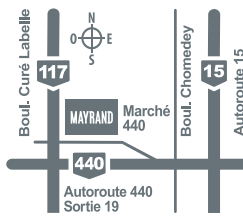

MAYRAND LAVAL

3615 Autoroute Jean-Noël Lavoie, A-440
Laval, QC H7P 5P6

Monday: 7:00 am to 7:00 pm
Tuesday: 7:00 am to 7:00 pm
Wednesday: 7:00 am to 8:00 pm
Thursday: 7:00 am to 8:00 pm
Friday: 7:00 am to 8:00 pm
Saturday: 7:00 am to 7:00 pm
Sunday: 7:00 am to 7:00 pm