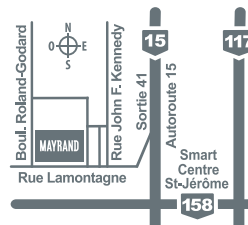

MAYRAND ST-JÉRÔME

400 Rue Lamontagne
Saint-Jérôme, QC J7Y 0E1

Monday: 7:00 am to 7:00 pm
Tuesday: 7:00 am to 7:00 pm
Wednesday: 7:00 am to 8:00 pm
Thursday: 7:00 am to 8:00 pm
Friday: 7:00 am to 8:00 pm
Saturday: 7:00 am to 7:00 pm
Sunday: 7:00 am to 7:00 pm