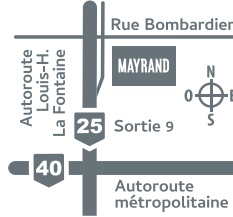

Open to all, no membership required

MAYRAND^{MC} FOOD DEPOT

MAYRAND ANJOU

9701, boul. Louis-H.-Lafontaine
Anjou, QC H1J 2A3

Monday: 6:30 am to 7:00 pm
Tuesday: 6:30 am to 7:00 pm
Wednesday: 6:30 am to 8:00 pm
Thursday: 6:30 am to 8:00 pm
Friday: 6:30 am to 8:00 pm
Saturday: 7:00 am to 7:00 pm
Sunday: 7:00 am to 7:00 pm