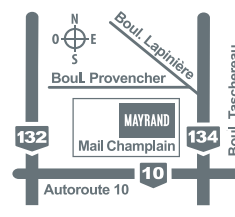

MAYRAND BROSSARD

Mail Champlain, suite S100
2151 Boul. Lapinière, Brossard, QC J4W 2T5

Monday: 7:00 am to 7:00 pm
Tuesday: 7:00 am to 7:00 pm
Wednesday: 7:00 am to 8:00 pm
Thursday: 7:00 am to 8:00 pm
Friday: 7:00 am to 8:00 pm
Saturday: 7:00 am to 7:00 pm
Sunday: 7:00 am to 7:00 pm